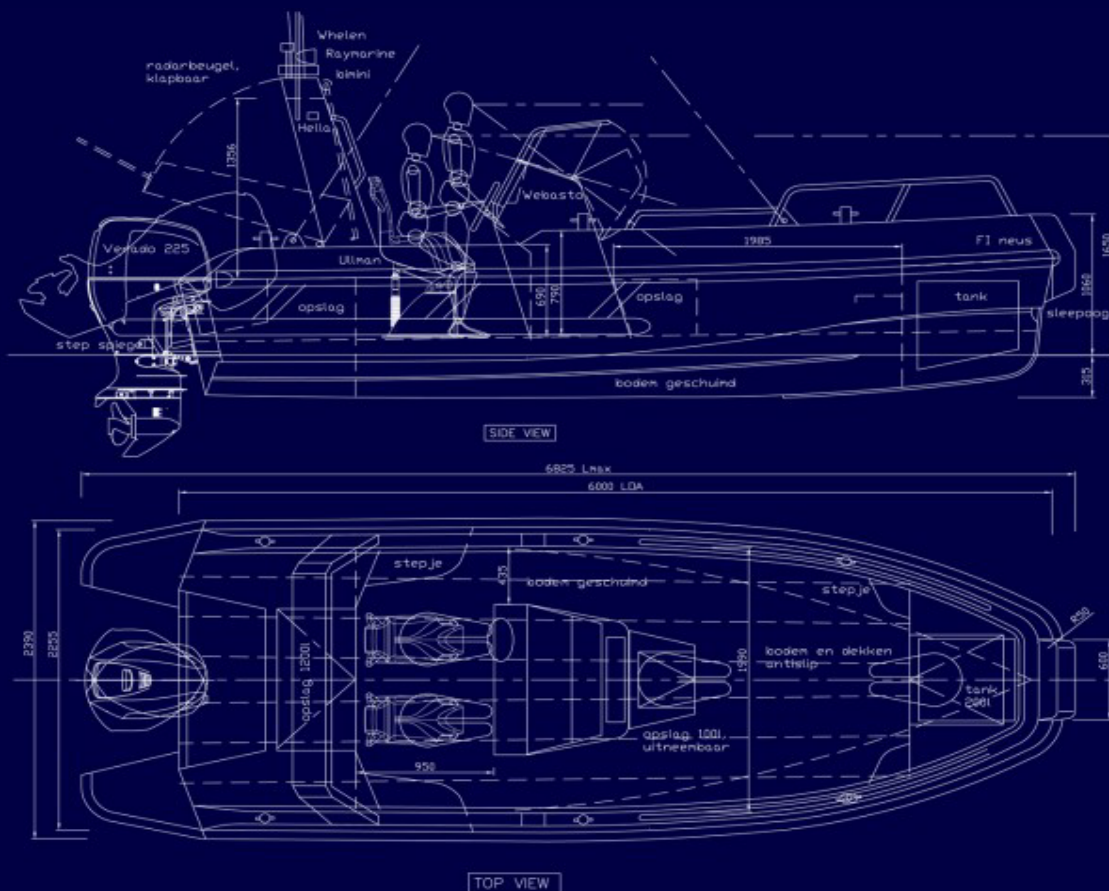

SPECIFICATIONS: RESCUE 65/OUTBOARD

• Seawater-resistant aluminum	Code 5083 / 5mm
• Length overall	6.8 m / 22.31 ft
• Length hull	6.0 m / 19.69 ft
• Beam overall	2.4 m / 7.87 ft
• Beam mould	2.3 m / 7.55 ft
• Air draught	< 1.65 m / 5.41 ft
• Draft	0.4 m / 1.31 ft
• Min. freeboard	0.73 m / 2.4 ft
• Seating capacity	2-6 persons
• Dry weight	1400 kg / 3087 lbs
• Storage bow	0.7 m / 25 ft
• Storage stern	0.45 m / 16 ft
• Hull design	Light moving
• Drainage	Self-draining