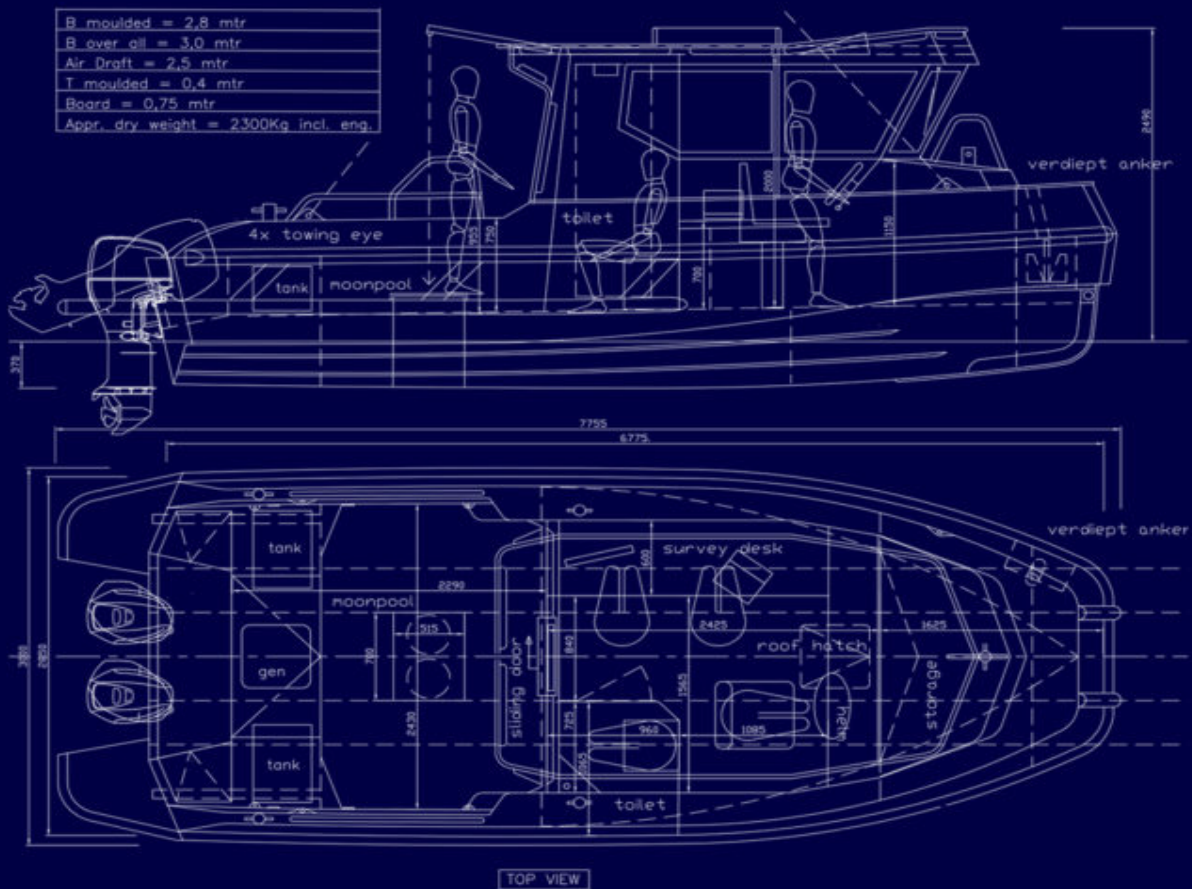

SPECIFICATIONS: PORTER 78/OUTBOARD

- Length overall 8.05 m / 26.41 ft
- Length hull 7.80 m / 25.59 ft
- Beam overall 3.00 m / 9.84 ft
- Draft hull 0.45 m / 1.48 ft
- Dry weight 2700 kg / 5952 lbs (incl. engines)
- Engine twin outboard
- Crew 3-5 persons
- Fuel capacity 2x 90 liter / 23.8 gallons
- Construction material Aluminium, 5-6 mm code 5083

Built under license in the USA by SAFE Boats International, LLC