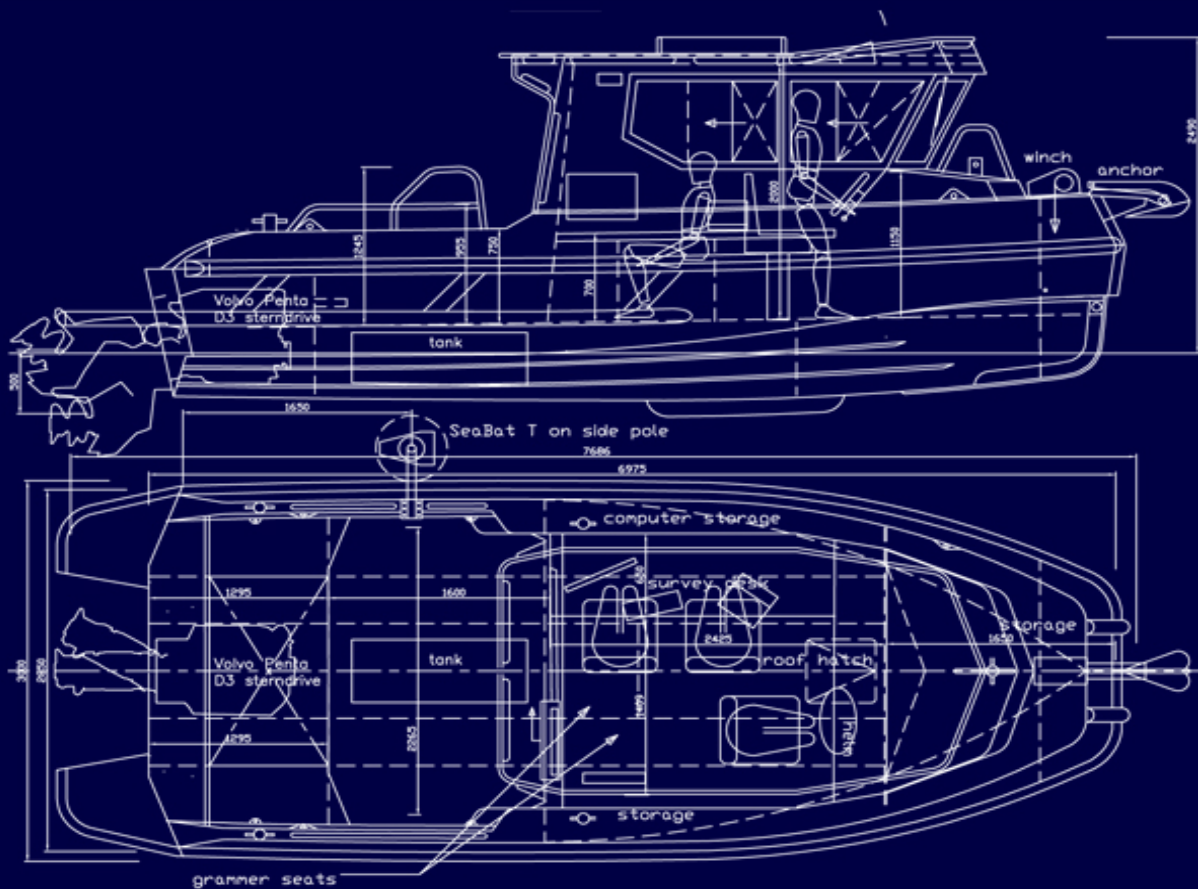

SPECIFICATIONS: PORTER 78/INBOARD

• Length overall (incl. anchor)	8.05 m / 26.41 ft
• Length overall	7.80 m / 25.59 ft
• Length of hull	6.77 m / 22.21 ft
• Beam overall	3.00 m / 9.84 ft
• Draft hull	0.45 m / 1.48 ft
• Dry weight	2950 kg / 6504 lbs
• Engine	inboard z-drive
• Fuel	200 liter / 52.8 gal

Built under license in the USA by SAFE Boats International, LLC