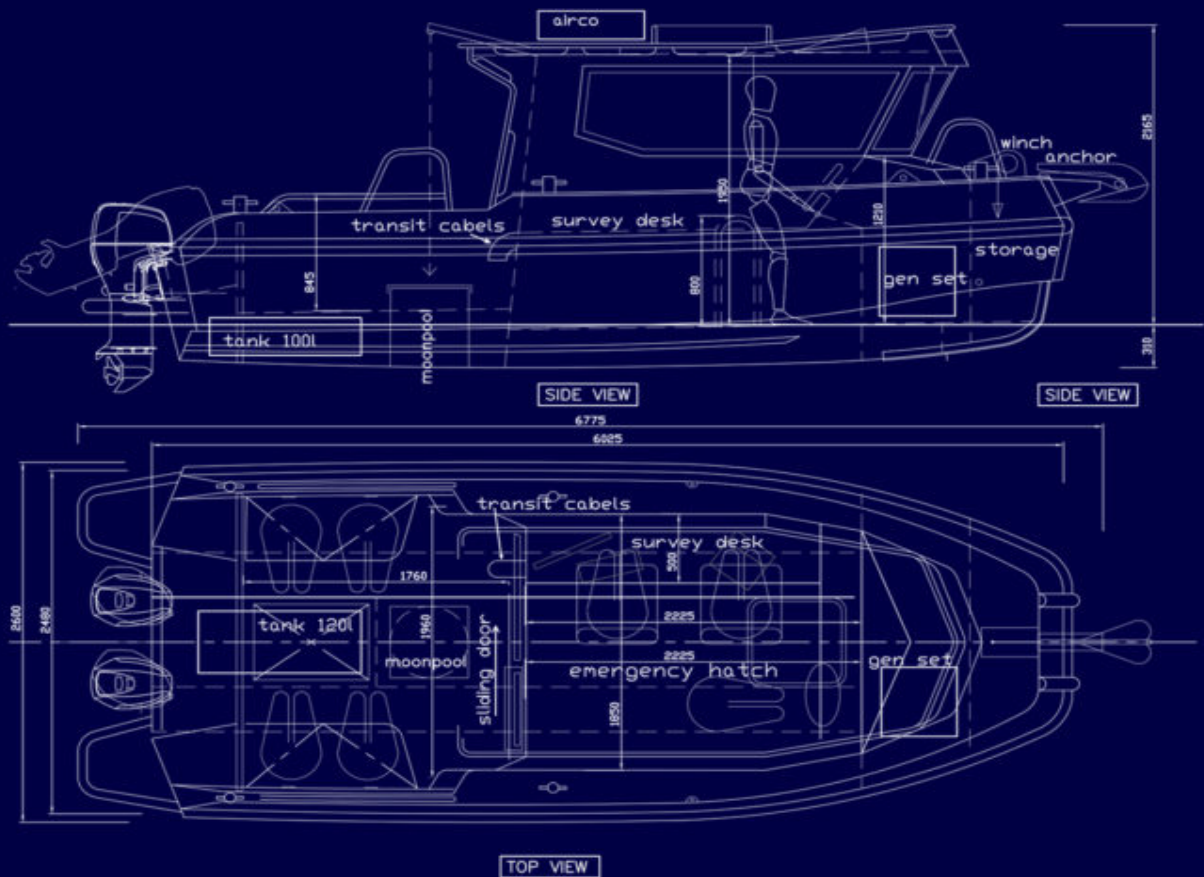

SPECIFICATIONS: PORTER 68S

- Length overall 6.8 m / 22.31 ft
- Length moulded 6 m / 19.69 ft
- Beam overall 2.6 m / 8.53 ft
- Air draft 2.2 m / 7.22 ft
- Draft 0.35 m / 1.15 ft
- Min. freeboard 0.8 m / 2.62 ft
- Crew 3 persons
- Dry weight Approx. 1900 kg / 4189 lbs (with engines)
- Deck Self-draining
- Fuel tank 120 liters / 31 gallons
- Engine Twin 635 mm
- Design category C

Built under license in the USA by SAFE Boats International, LLC