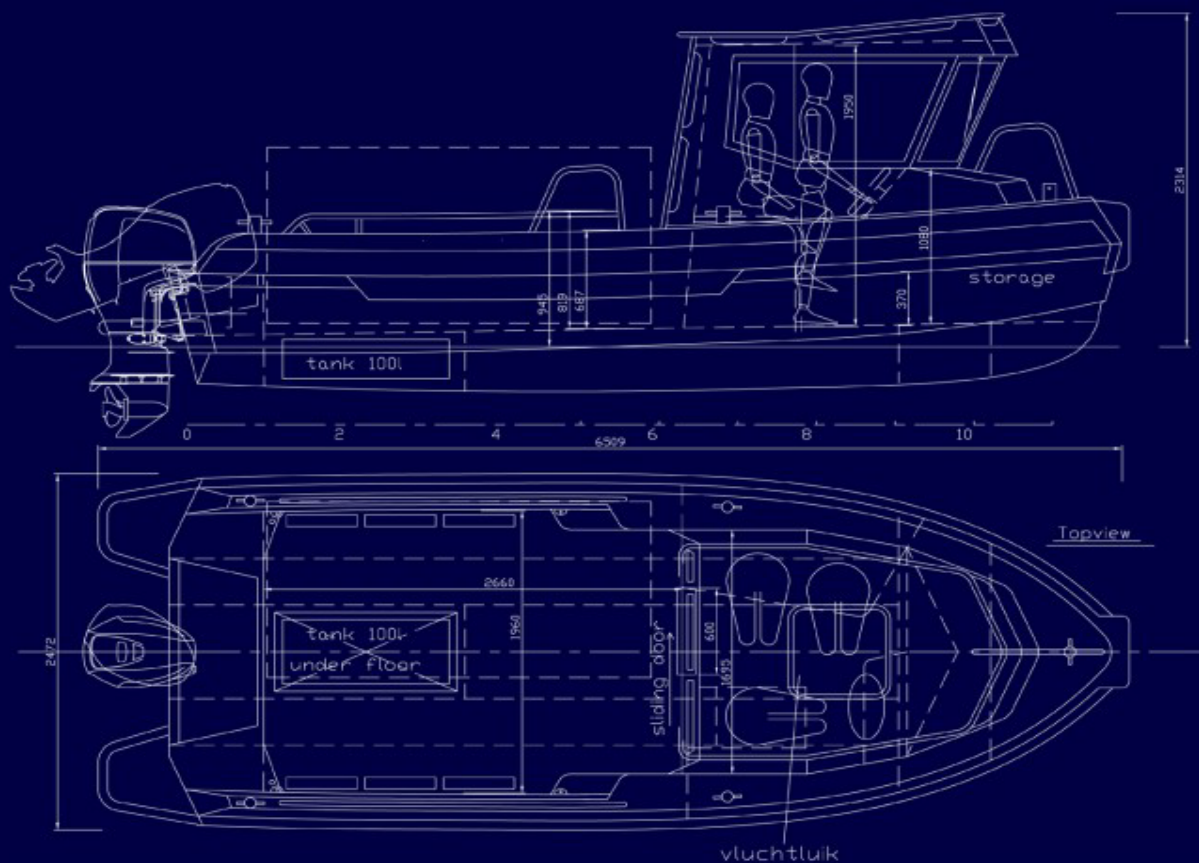

## SPECIFICATIONS: PORTER 65/OUTBOARD

- Length overall 6.65 m / 21.82 ft
- Beam 2.45 m / 8.04 ft
- Air draught 2.15 m / 7.05 ft
- Draft 0.40 m / 1.31 ft
- Min. freeboard 0.70 m / 2.30ft
- Dry weight 1650 kg / 3638 lbs
- Hull design Light moving
- Drainage Self-draining floor

Built under license in the USA by SAFE Boats International, LLC