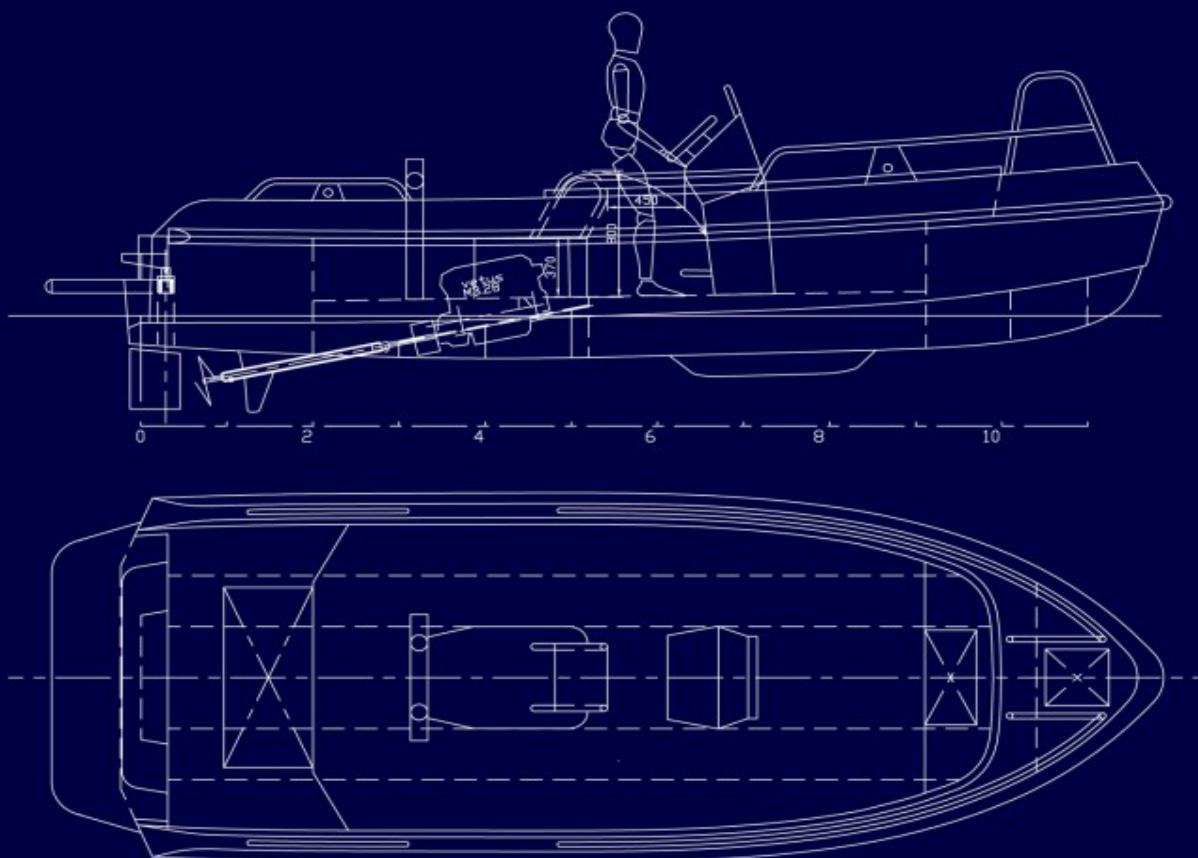

SPECIFICATIONS: HARBOUR 65

• Overall length	6.46 m / 21.19 ft
• Beam	2.34 m / 7.68 ft
• Air draught	1.17 m / 3.84 ft
• Draft	0.59 m / 1.94 ft
• Min. freeboard	0.67 m / 2.2 ft
• Seating capacity	4 persons
• Dry weight	1250 kg / 2576 lbs
• CE	C (coastal inland)
• Drainage	Self-draining

Built under license in the USA by SAFE Boats International, LLC